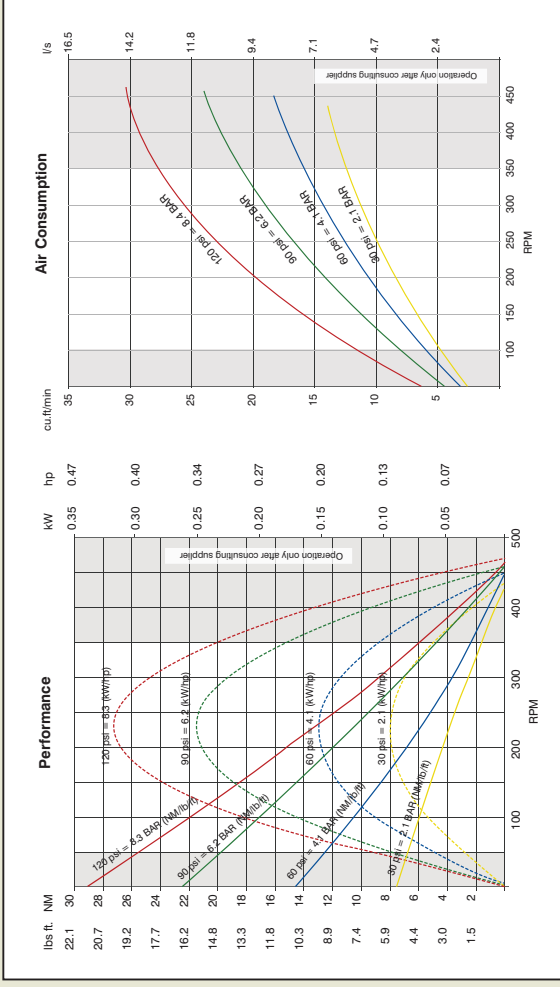

DIMENSIONS RM024 - SXX, IXX, SXA ATEX

DIMENSIONS RM024 - SFX, IFX, SFA ATEX

PERFORMANCE RM024

LOAD DIAGRAM FOR RM024 SFA, SFA, IFX

LOAD DIAGRAM FOR RM024 SXX, IXX, SXA